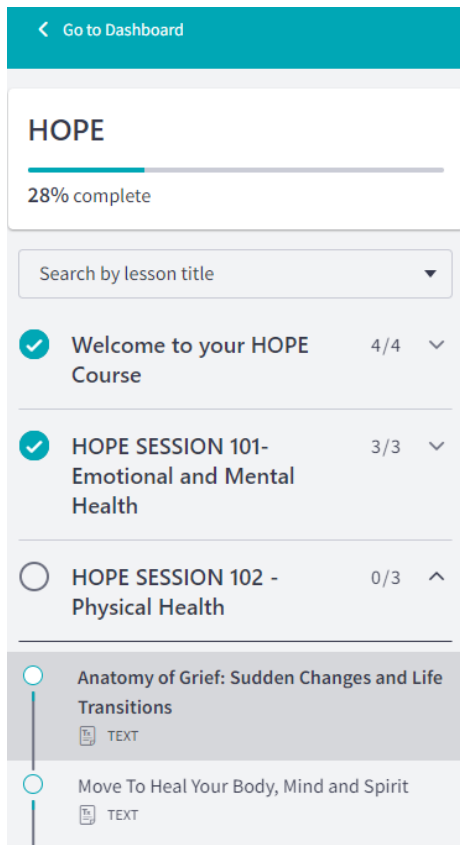

The image displays two course cards side-by-side. The left card features a teal background with a white silhouette of a woman with a red heart on her chest. The word 'HOPE' is written in large yellow letters. A progress indicator shows 28% completion. Below the card, there is a 'See Overview' button with a document icon and a 'Resume Course' button with a play button icon and a large black arrow pointing down and to the left. The right card has a white background with a dark blue circle containing the text '#widow purpose'. The main title is '2022 WIDOW EMPOWERMENT EVENT' in blue and orange. A progress indicator shows 0% completion. Below the card, there is a 'See Overview' button with a document icon and a 'Start Course' button with a play button icon and a large black arrow pointing down and to the left.

Step 4

Once you launch the course you can select the lesson you wish to start or review. Some courses such as HOPE you need to complete the previous courses before heading to the next. Others like WEE 2022 Virtual you can jump to which ever lesson you missed and watch or review.